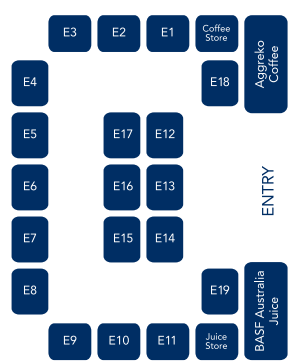

## 2022 DIGGERS & DEALERS MINING FORUM

6 5 4 3 2 1 OFFICE ENTRY 46 45 44 43

### Goldfields Arts Centre

Management reserves the right to make amendments to the Diggers & Dealers 2022 floor plan and booth allocations